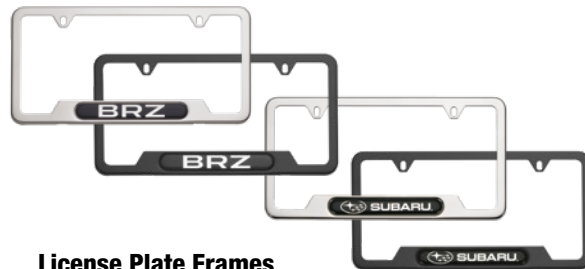

License Plate Frames

Frames display the BRZ or Subaru logo in UV resistant polyurethane coating and feature a 1/2" frame width around the top and sides and 1-1/8" width bottom.

SOA342L147 (BRZ-Stainless Steel)

SOA342L146 (BRZ-Matte Black)

SOA342L127 (Subaru-Stainless Steel)

SOA342L167 (Subaru-Matte Black)