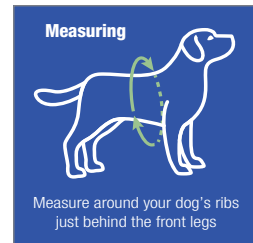

Pet Harness

Buckle up your dog for safety before you begin your road trip together. Infinity Loop webbing design, padded vest, seatbelt grade straps and stress-tested buckles work together to distribute and reduce damaging forces in the event of a car collision. Manufactured by Sleepypod® in signature Subaru blue. Refer to the sizing guide to determine the correct size for your dog.

- ✦ *Crash-tested at child safety seat standards and certified by the Center for Pet Safety for dogs 18-90 lbs.*
- ✦ *Double "D" ring connection design to affix a leash.*
- ✦ *Reflective strips and logo for improved visibility at night.*

- **SOA854H000 (Small: 16.5" - 22")**
- **SOA854H010 (Medium: 22.5" - 28")**
- **SOA854H020 (Large: 28.5" - 34")**
- **SOA854H030 (X-Large: 34.5" - 40")**