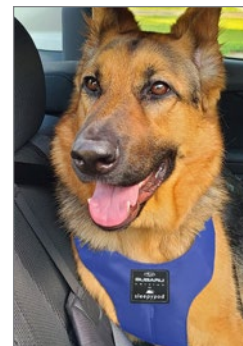

Pet Carrier and Mobile Pet Bed

Multi-functional, ultra-plush pet bed provides comfort for your pet and helps make travel less stressful. Features zipper pulls to remove upper mesh dome, padded carry handle and adjustable shoulder strap. Manufactured by Sleepypod® and uniquely designed in Subaru blue.

- ✦ *Doubles as a carrier and car seat to transport your small dog or cat in comfort and safety.*
- ✦ *Crash-tested and certified by the Center for Pet Safety.*
- ✦ *Designed with Velcro® positioning points to secure seatbelt straps when used as a car seat.*
- ✦ *Luggage-grade exterior easily wiped clean.*
- ✦ *Removable plush bedding is machine-washable.*

SOA854S100

Suitable for pets weighing 15 pounds and under.
Not suitable for use during air travel.