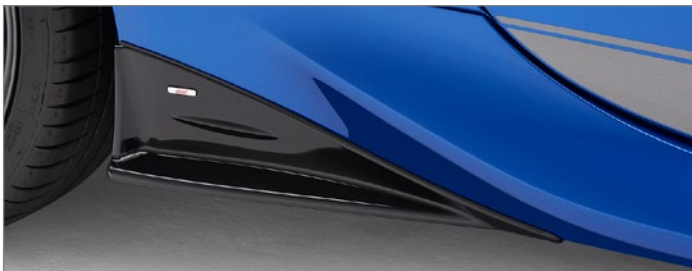

STI Under Spoiler – Side

Continue the ground-hugging look down the rocker panels of the BRZ. Kit includes both left and right side under spoilers. Includes STI logo.

E2610CC000