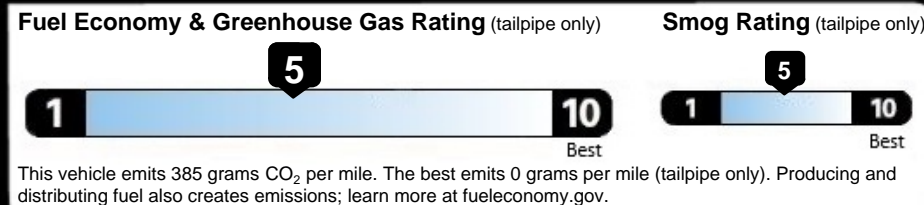

LIMITED WARRANTY/ROADSIDE ASSISTANCE

3 Years / 36,000 Miles Basic
5 Years / 60,000 Miles Powertrain
5 Years / Unlimited Mileage Rust Perforation
3 Years / 36,000 24/7 Roadside Assistance
See Owner Info Kit & Warranty for Details

OPTIONAL EQUIPMENT AND OTHER ITEMS

Manufacturer's Suggested Retail Price	$44,995.00
Exterior Color: Crystal Black Silica	
Full Tank of Gas	INCLD
Option Package: 23	$4,090.00
Subaru 12.1" Multimedia System w/ Navigation	
Power Moonroof	
Surround View Monitor System	
Black Nappa Leather-Trimmed Upholstery w/ Copper Stitch	
Ventilated Front Seats	
12-Way Power Driver's Seat w/ 4-Way Lumbar Support & Leg Extension	
8-Way Power Front Passenger Seat	
Black Power-Folding Heated Mirrors w/ Turn Signals	
Outback Mirror Package	$751.00
Auto-Dimming Mirror w/ Comp	
Auto-Dimming Exterior Mirror	
Splash Guards	$202.00
Rear Bumper Cover	$187.00
LED Upgrade	$79.00

EPA DOT Fuel Economy and Environment

Gasoline Vehicle

Fuel Economy
23 MPG Small SUVs range from 14 to 125 MPG. The best vehicle rates 146 MPGe.
21 city 27 highway
4.3 gallons per 100 miles

You spend $2,250 more in fuel costs over 5 years compared to the average new vehicle.

Annual fuel cost $2,150

Actual results will vary for many reasons, including driving conditions and how you drive and maintain your vehicle. The average new vehicle gets 29 MPG and costs $8,500 to fuel over 5 years. Cost estimates are based on 15,000 miles per year at $3.30 per gallon. MPGe is miles per gallon equivalent. Vehicle emissions are a significant cause of climate change and smog.

fueleconomy.gov

Calculate personalized estimates and compare vehicles

PARTS CONTENT INFORMATION
FOR VEHICLES IN THIS CARLINE: U.S./CANADIAN PARTS CONTENT: 0% MAJOR SOURCES OF FOREIGN PARTS CONTENT: JAPAN: 85%
FOR THIS VEHICLE: FINAL ASSEMBLY POINT: OTA, GUNMA, JAPAN COUNTRY OF ORIGIN: ENGINE: JAPAN TRANSMISSION: JAPAN
Note: Parts content does not include final assembly, distribution, or other non-parts costs.

Privacy Notice
www.subaru.com/company/privacy.html

Destination and Delivery $1,450.00
Total Suggested Retail Price $51,754.00

THIS LABEL HAS BEEN APPLIED PURSUANT TO FEDERAL LAW, DO NOT REMOVE OR ALTER PRIOR TO THE DELIVERY TO THE ULTIMATE PURCHASER.